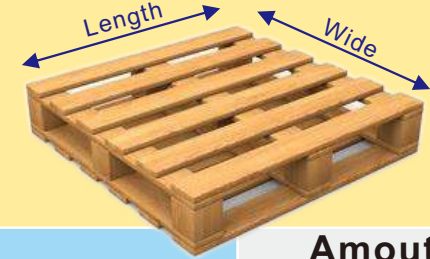

KeiFuFoodsCo., Ltd.

Tel: +886-7-355-2288 Email: keifu@teaplus.com.tw

No.82, QinanRd.,DasheDist., KaohsiungCity815, Taiwan(R.O.C.)

Q and A. Pallet and container

Dimensions of Pallet:
Size: ① 110*110(cm)

Q1. How many cartons fit in a pallet?